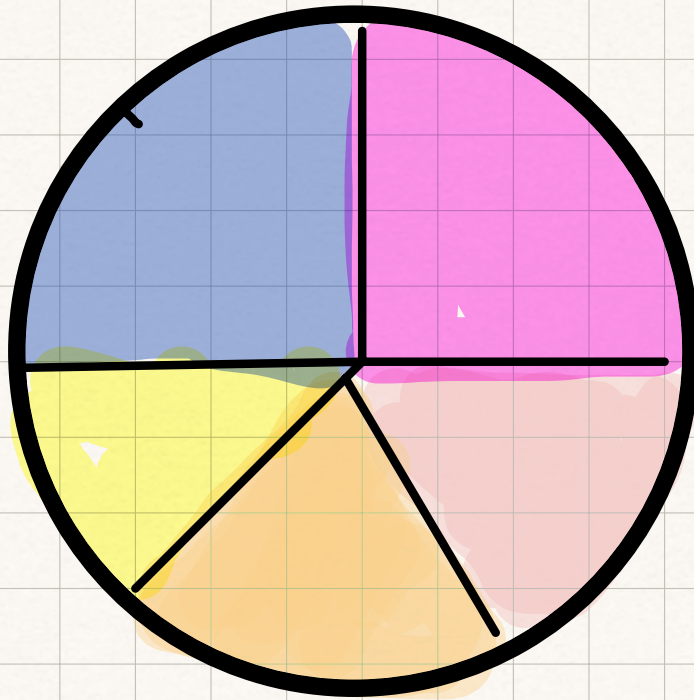

Colour in your emotion!

- Tired (purple dot)
- happy (yellow dot)
- bored (orange dot)
- sad (blue dot)
- depressed (grey dot)
- mad/angry (red dot)
- envy (light green dot)
- in love (pink dot)

*Tired*

*happy*

*bored*

*sad*

*depressed*

*mad/angry*

*envy*

*in love*

Tired